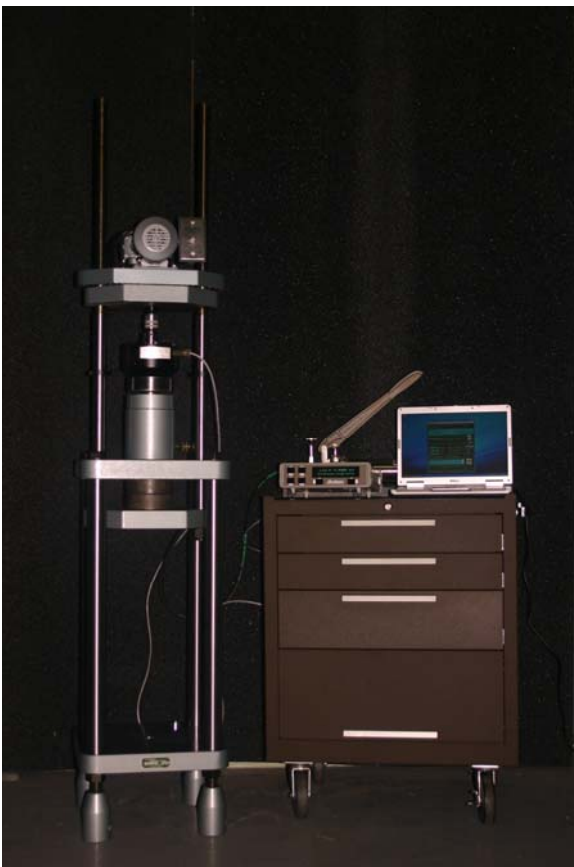

Pictured below: Morehouse 100,000 LBF complete calibration systems. This system includes a 100,000 LBF Morehouse Proving Ring, 100,000 LBF Morehouse Universal Calibrating Machine, 10,000 LBF Morehouse Load Cell, 10,000 LBF Morehouse Universal Calibrating Machine, Morehouse Hydraulic Power Control, Auxiliary Screw Pump, Morehouse 4215 Meter, and Accessories and adaptors for various compression and tension setups.

Note: Systems can be configured with Load Cells or Proving Rings as calibration standards.

Pictured Left: A typical 10,000 LBF Morehouse Direct Reading Load Cell Calibration System.

A Morehouse 10,000 LBF Morehouse Universal Calibrating Machine, Morehouse 10,000 LBF Precision Load Cell, Hand Pump, Morehouse 4215 Load Cell Indicator, Morehouse Computer Program and Laptop.

CONTACT US

E-mail: HZUMBRUN@MHFORCE.COM

Fax# 717-846-4193

Phone # 717-843-0081

U.S. and Canada call toll free at:

1-866-843-0081

Morehouse Instrument Company, Inc.

1742 Sixth Ave , York Pa 17403