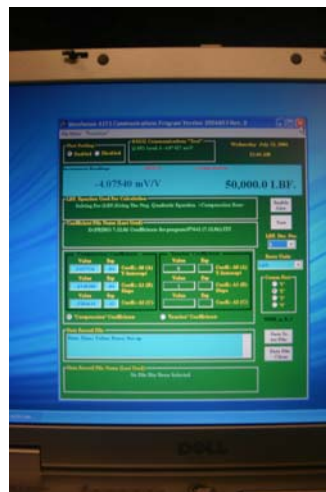

# Morehouse Universal Calibrating Machines

Above: Samples of setups using Morehouse universal calibrating machines.

Picture #1 picture of a tension setup using a Morehouse 60,000 LBF Proving Ring to calibrate a 50,000 LBF crane scale.

Picture #2 A 10,000 LBF Morehouse Dynamometer being used to calibrate a 10,000 LBF force gauge in Tension.

Picture #3 a 100,000 LBF Morehouse Load Cell being used to calibrate a 50,000 LBF load cell in Tension.

Picture #4 a 200,000 LBF Morehouse Proving Ring being used to calibrate a 200,000 LBF Load Cell in Compression.

Pictured Left: A 10,000 LBF Morehouse Universal Calibrating Machine with Auxiliary Screw pump option. This option allows for more precise control of load forces being applied. Also pictures a Morehouse 4215 Load Cell meter and a Morehouse 10,000 LBF Ultra Precision Calibration Load Cell. This system can be setup with a laptop (optional) and be used as a direct reading system that uses coefficients from a Morehouse Calibration report to generate loads in KGF, N, LBF etc.,

Picture of computer program screen showing mV/V output and force being applied. Example is of a 50,000 LBF load cell with over 4 mV output.

Pictured below: Morehouse 100,000 LBF complete calibration systems. This system includes a 100,000 LBF Morehouse Proving Ring, 100,000 LBF Morehouse Universal Calibrating Machine, 10,000 LBF Morehouse Load Cell, 10,000 LBF Morehouse Universal Calibrating Machine, Morehouse Hydraulic Power Control, Auxiliary Screw Pump, Morehouse 4215 Meter, and Accessories and adaptors for various compression and tension setups.